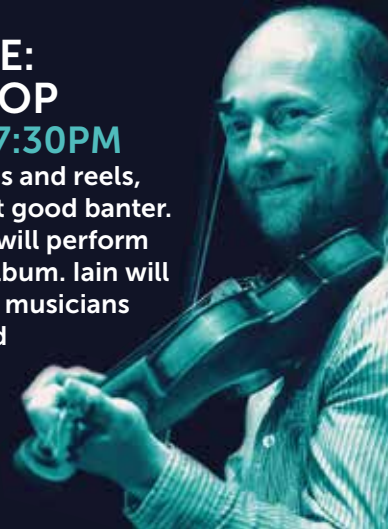

THE GIRL ON THE TRAIN ¹⁵

1h 45min. Emily Blunt, Haley Bennett.
Rachel, devastated by her recent divorce, spends her daily commute fantasising about a seemingly perfect couple, until one morning she sees something shocking and becomes entangled in the mystery that unfolds.

IAIN MACFARLANE: GALLOP TO CALLOP

THU 3 NOVEMBER, 7:30PM

A mix of wild strathspeys, jigs and reels, beautiful airs and some right good banter. Blazing Fiddles veteran Iain will perform tracks from his debut solo album. Iain will be joined on stage by fellow musicians Ingrid Henderson (piano and clàrsach), Ewan Robertson (guitar), Dermot Byrne (accordion) and Megan Henderson (fiddle).
£12 | £10 CONC | £8 U16

aros

MISS PEREGRINE'S HOME FOR PECULIAR CHILDREN ^{PG}

2h 7min. Eva Green, Asa Butterfield.
Jacob discovers clues to a mystery that stretches across time, he finds Miss Peregrine's Home for Peculiar Children. But the danger deepens after he gets to know the residents & learns about their special powers.